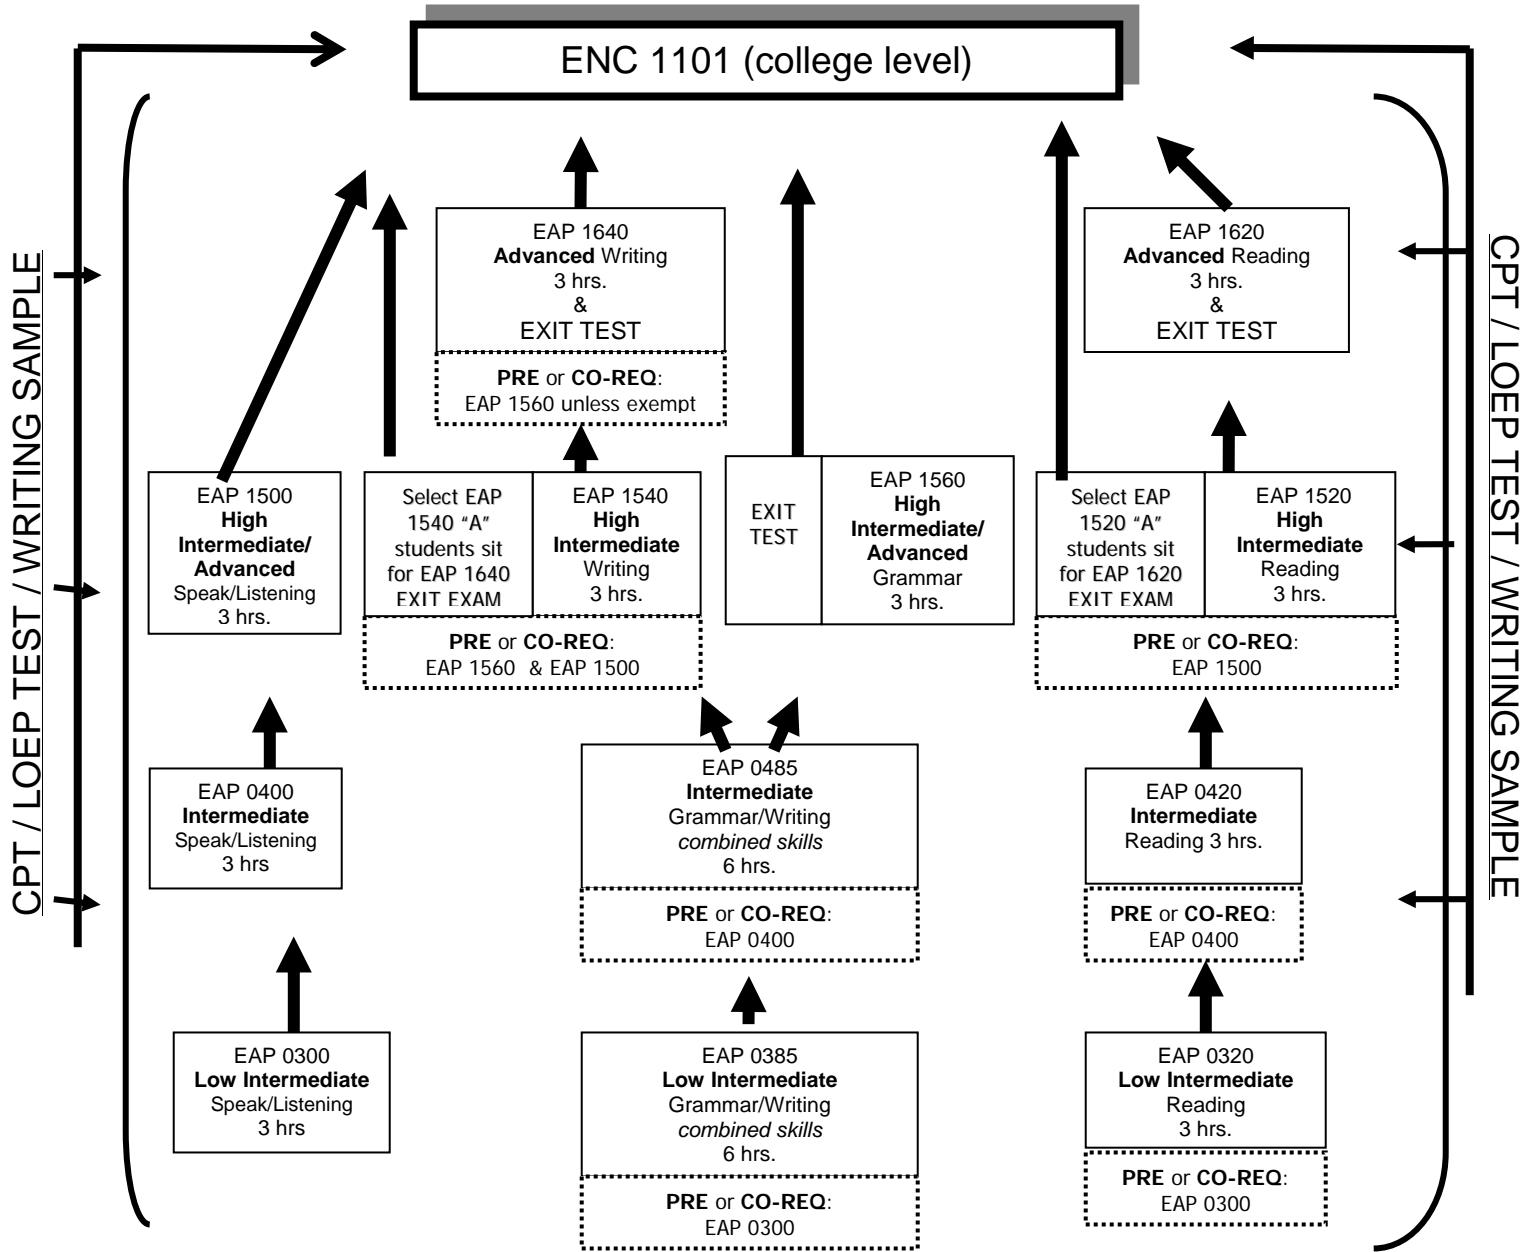

## EAP (ENGLISH FOR ACADEMIC PURPOSES)

If you are required to take English for Academic Purposes (EAP) courses, you will be required to enroll in your EAP courses when you begin at Seminole Community College and **continue to enroll** in them each session until you have completed your EAP course requirements. Your EAP course requirements will be based on your **entry assessment** and your progress in the EAP courses.